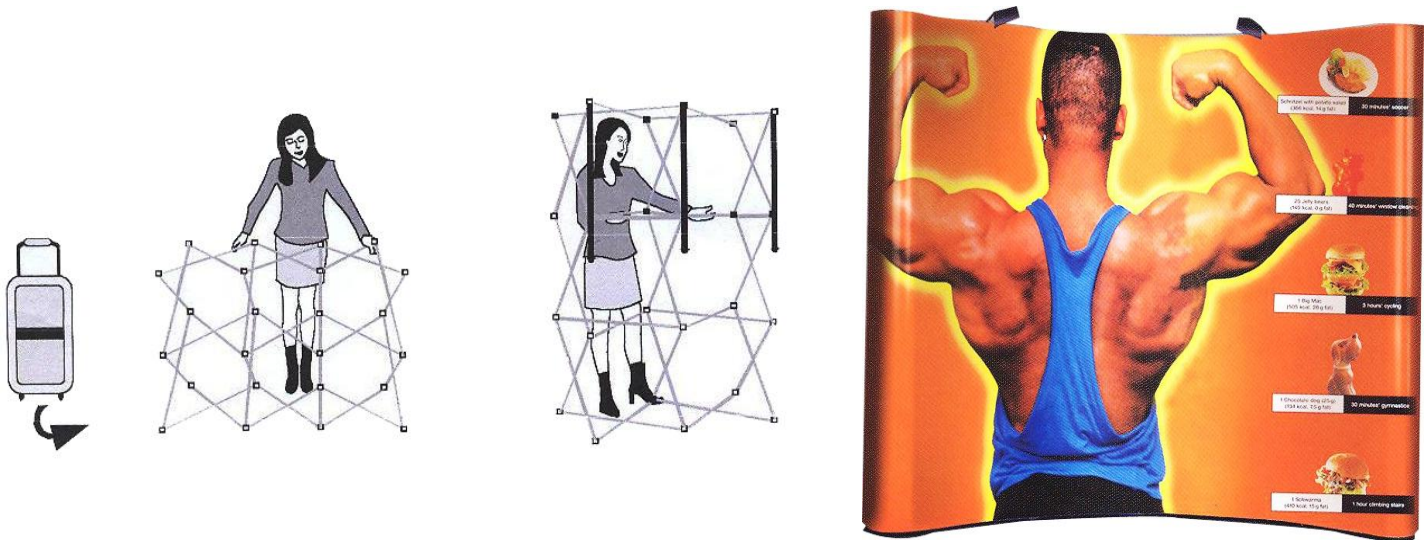

EASY SHOW PORTABLE DISPLAY POP-UP SYSTEM

..... Masonlite is introduces an economical light weight standing POP – UP Display System. These units are offered with soft trolley bags which are designed to fit into most vehicles. It comes in various models straight, curved etc., Convenient and easy to assemble.

S. No.	Code	Description	Unit Price / Dhs.
1	BS028	PVC Pop-up Display System (SP-31) 3x1	Dhs. 1,200.00
2	SM010 BS029	PVC Pop-up Display System (SP-32) 3x2	Dhs. 1,600.00
3	BS030	PVC Pop-up Display System (SP-43) 4x3	Dhs. 2,500.00
4	BS039	PVC Pop-up Display System (SP-53) 5x3	Dhs. 3,500.00
5	SM012	PVC Pop-up Display Curved System (CP-34) 3x4	Dhs. 2,500.00
6	SM013	PVC Pop-up Display Curved System (CP-35) 3x5	Dhs. 3,000.00
7	SM014	PVC Pop-up Display Curved System (CP-43) 4x3	Dhs. 3,500.00
8	SM015	PVC Pop-up Display Curved System (CP-44) 4x4	Dhs. 4,500.00
9	DIS DH045	Pop Up Hard Trolley Case Large	Dhs. 500.00

- SP – Straight Pop-up
- CP – Curved Pop-up

ALL THE ABOVE PRICES ARE EX-WORK DUBAI.

PRICES SUBJECT TO CHANGE WITHOUT PRIOR NOTICE