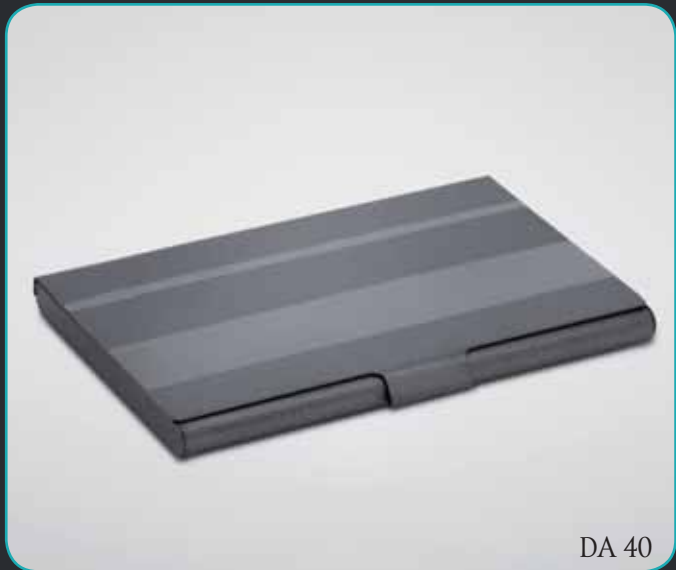

DA 40

NAME CARD HOLDER