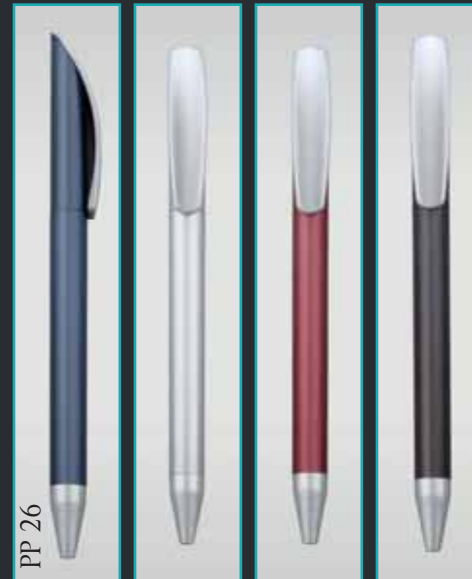

ALUMINIUM PEN WITH HIGHLIGHTER

PP 26

PLASTIC PEN