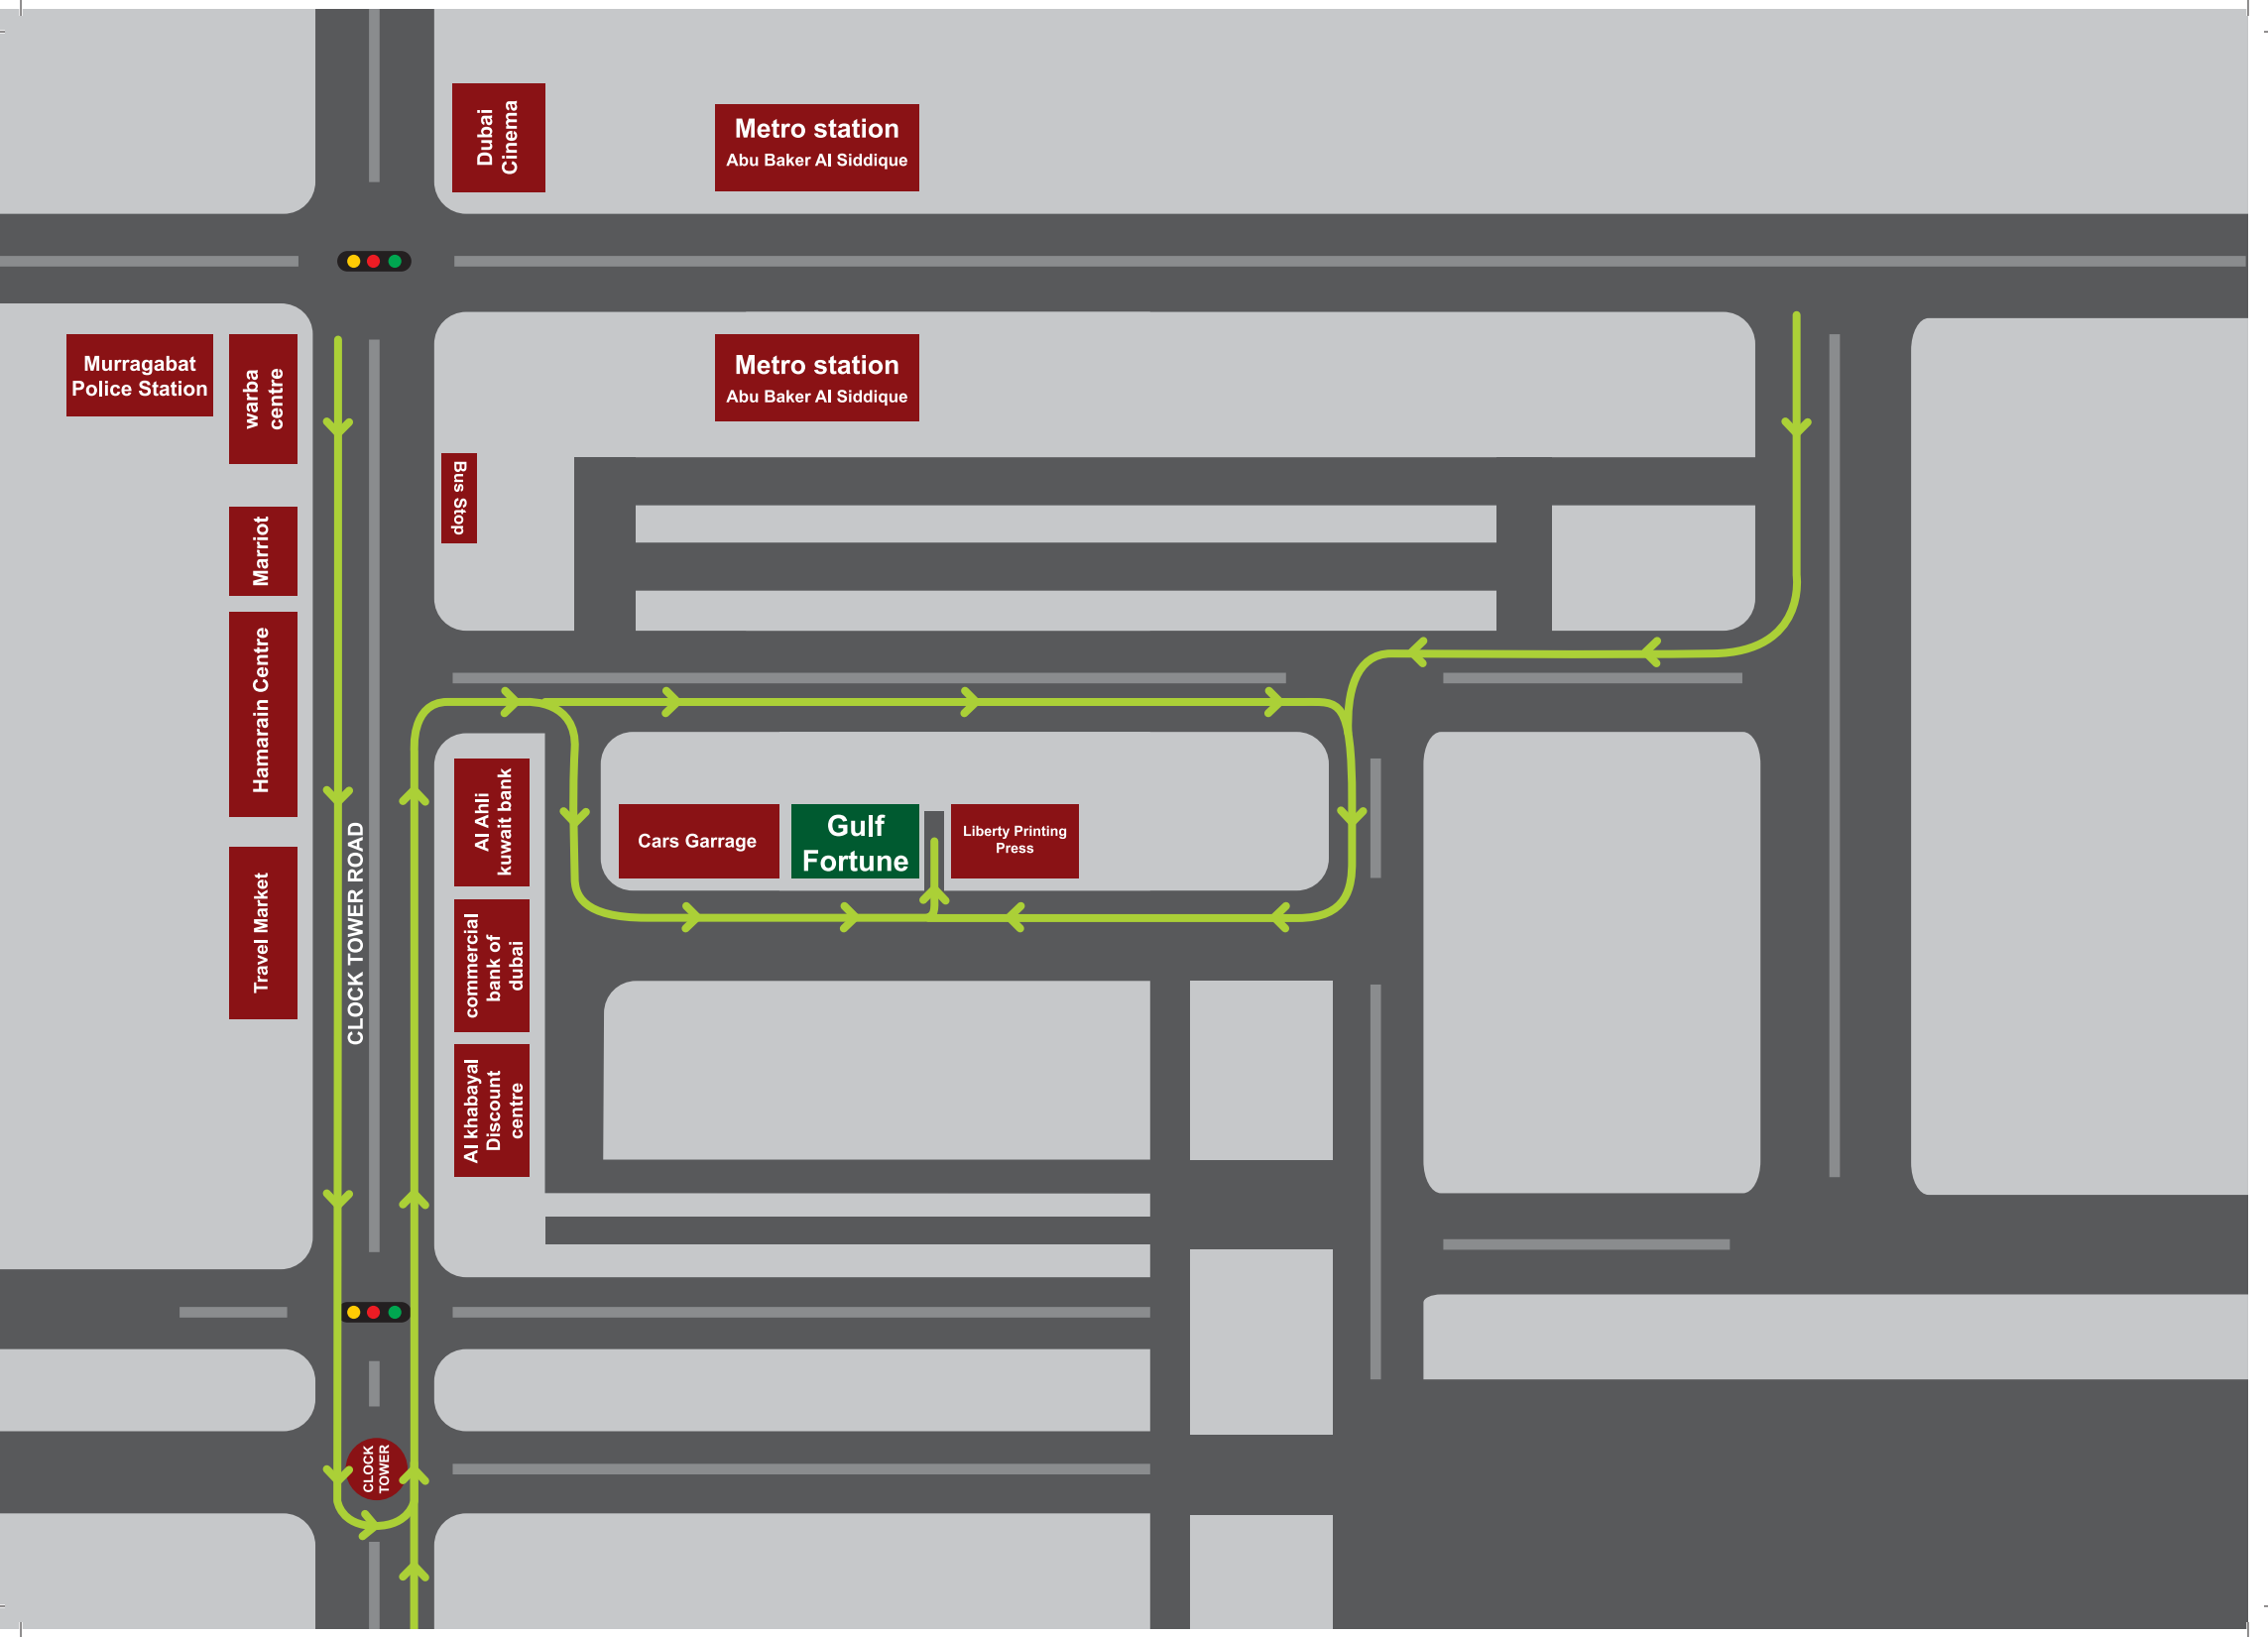

TSHIRTS

STRESS BALL

Dubai Cinema

Metro station
Abu Baker Al Siddique

Murragabat Police Station

warba centre

Marriot

Hamarain Centre