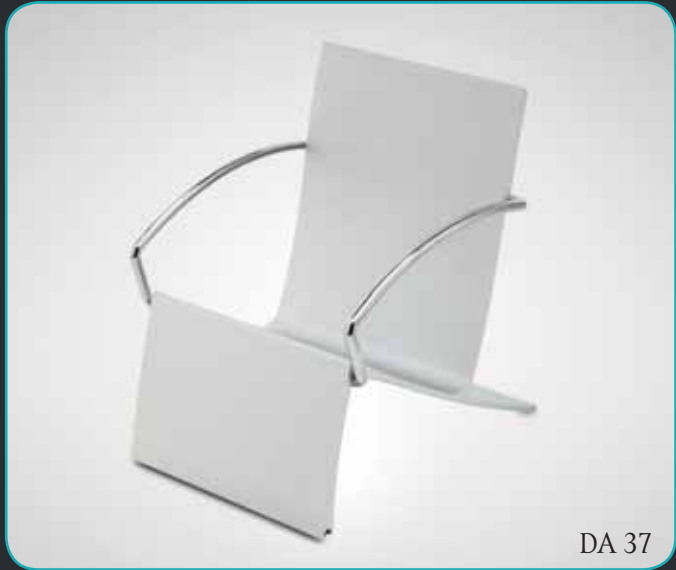

DIGITAL LUGGAGE SCALE WITH COVER

UNIVERSAL TRAVEL ADAPTOR WITH 1 USB SLOT

DA 37

MOBILE HOLDER